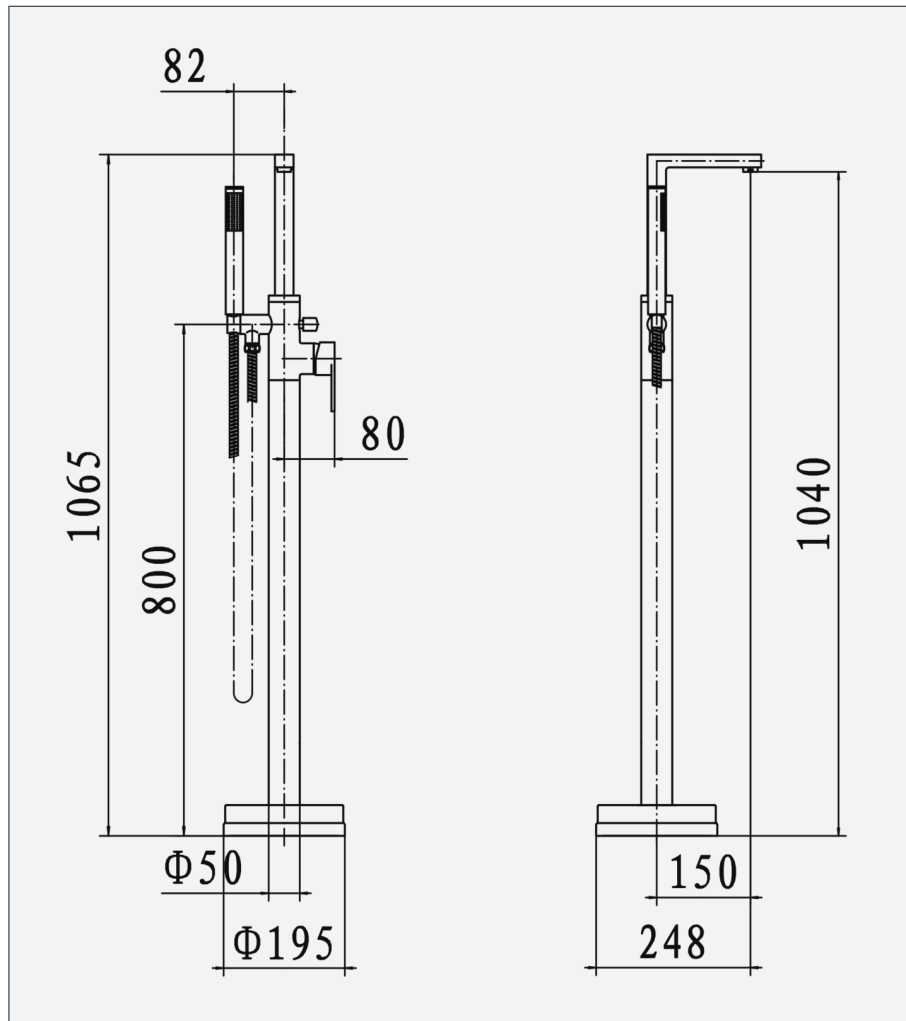

## Bryant Freestanding Bath Shower Mixer

Code: B-FB

### Features

- Freestanding bath filler with designer pencil shower handset
- Used in conjunction with a freestanding bath
- Plunger diverter
- 10 year warranty (2 year on cartridge)

### Technical Details

- Freestanding bath shower mixer - chrome
- 1/2" manifold inlets

Operating Pressure	0.2 bar	0.5 bar	1 bar	2 bar
Flow Rate (L/min)	4.6	7.4	10.2	14.6

Unit 4 & 5, Kiltonga Industrial Estate,  
Newtownards, Co Down,  
Northern Ireland. BT23 4TJ