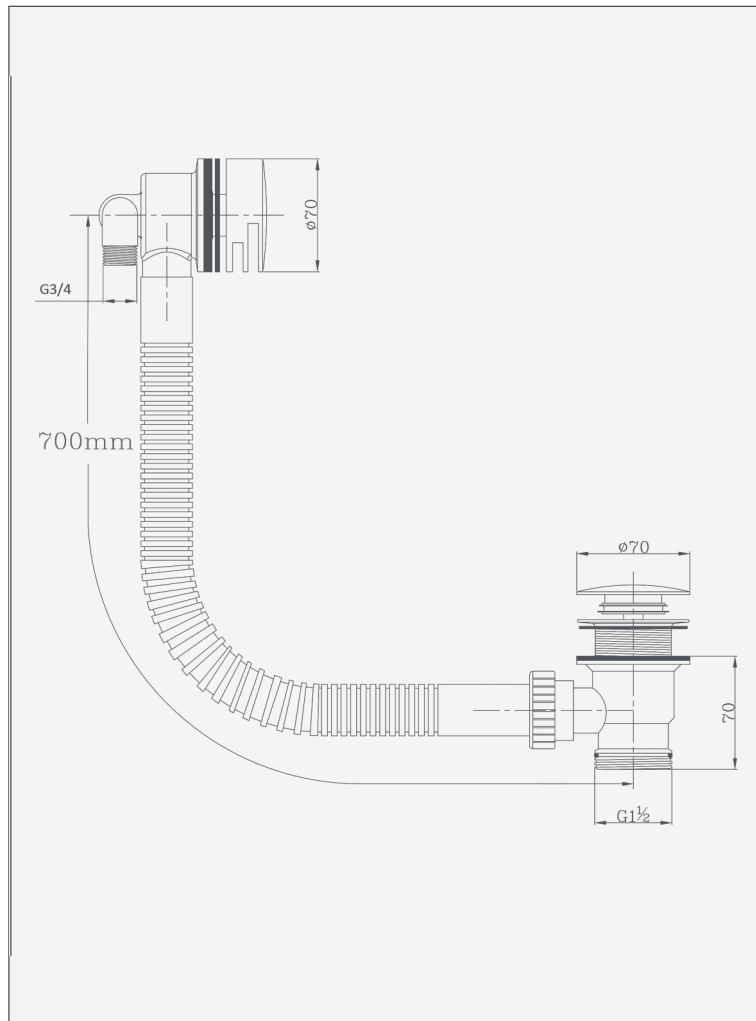

## Bryant - Overflow Filler

Code: B-RO

### Features

- 10 year guarantee covering manufacturing faults

Operating Pressure	0.2 bar	0.5 bar	1 bar	2 bar
Flow Rate (L/min)	<b>9.2</b>	<b>15.3</b>	<b>21.9</b>	<b>31.0</b>

Units 3 & 4, 16 Crawfordsburn Road,  
Newtownards, Co Down,  
Northern Ireland. BT23 4EA