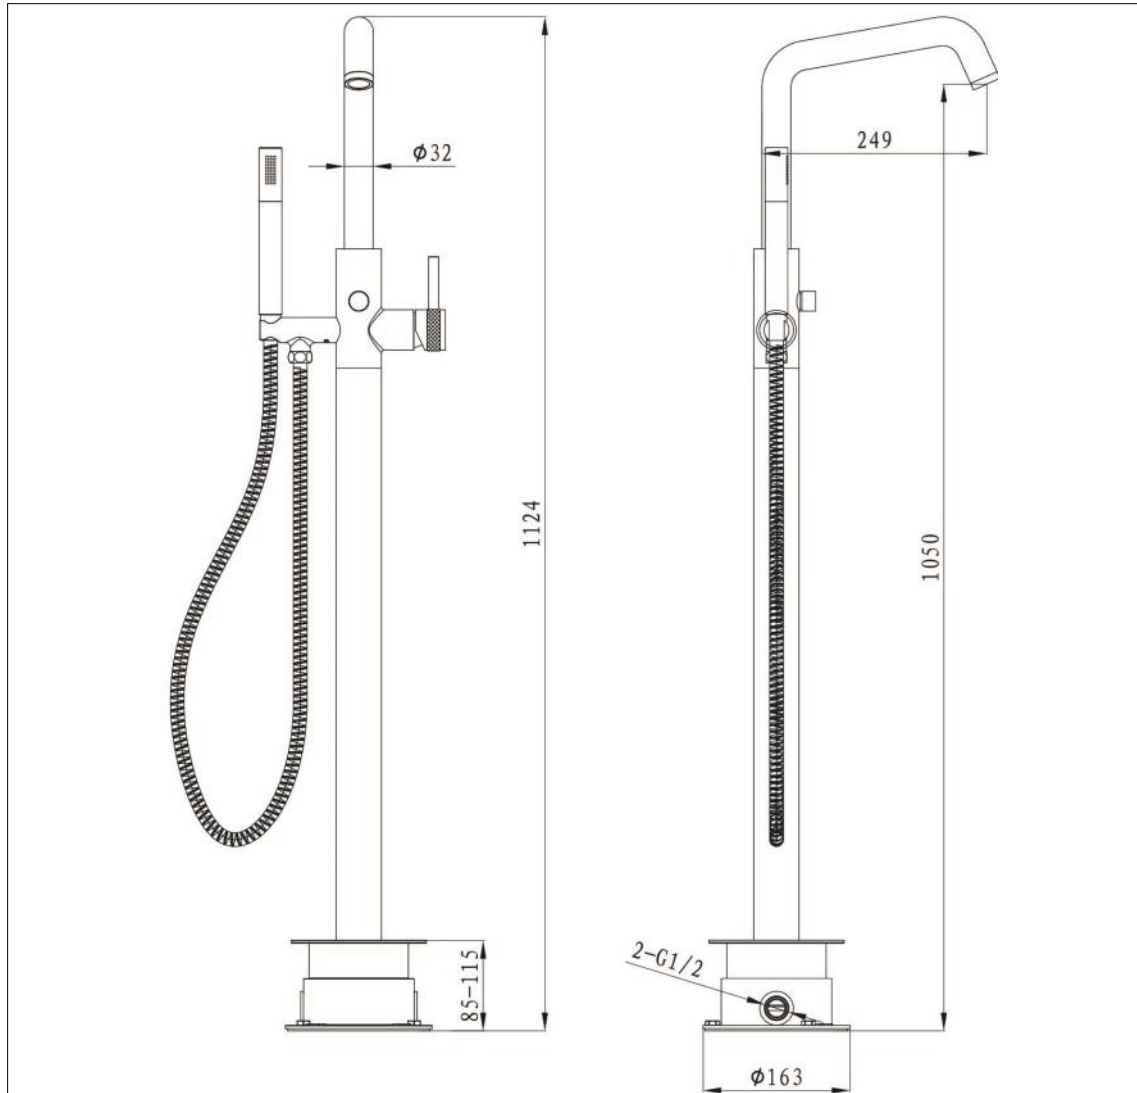

Kyloe Freestanding Bath Shower Mixer - Matt Black

Kyloe Freestanding Bath Shower Mixer Matt Black

Code: KO-FSBSM-BL

Features

- Neoperl aerator to ensure smooth flow
- Discreet etching for hot and cold
- Pull and Twist lock diverter
- 1.5m stainless steel shower hose
- Brass pencil handset and holder
- EasyFit Box to reduce installation time –G 1/2 inlet
- 35mm cartridge
- 12 year warranty

Operating Pressure	0.5 bar	1 bar	1.5 bar
Flow Rate (L/min)	11.4	16.6	18.2

Units 3 & 4, 16 Crawfordsburn Road,
Newtownards, Co Down,
Northern Ireland. BT23 4EA

Sales Enquiries

Email: info@aquallabrassware.com