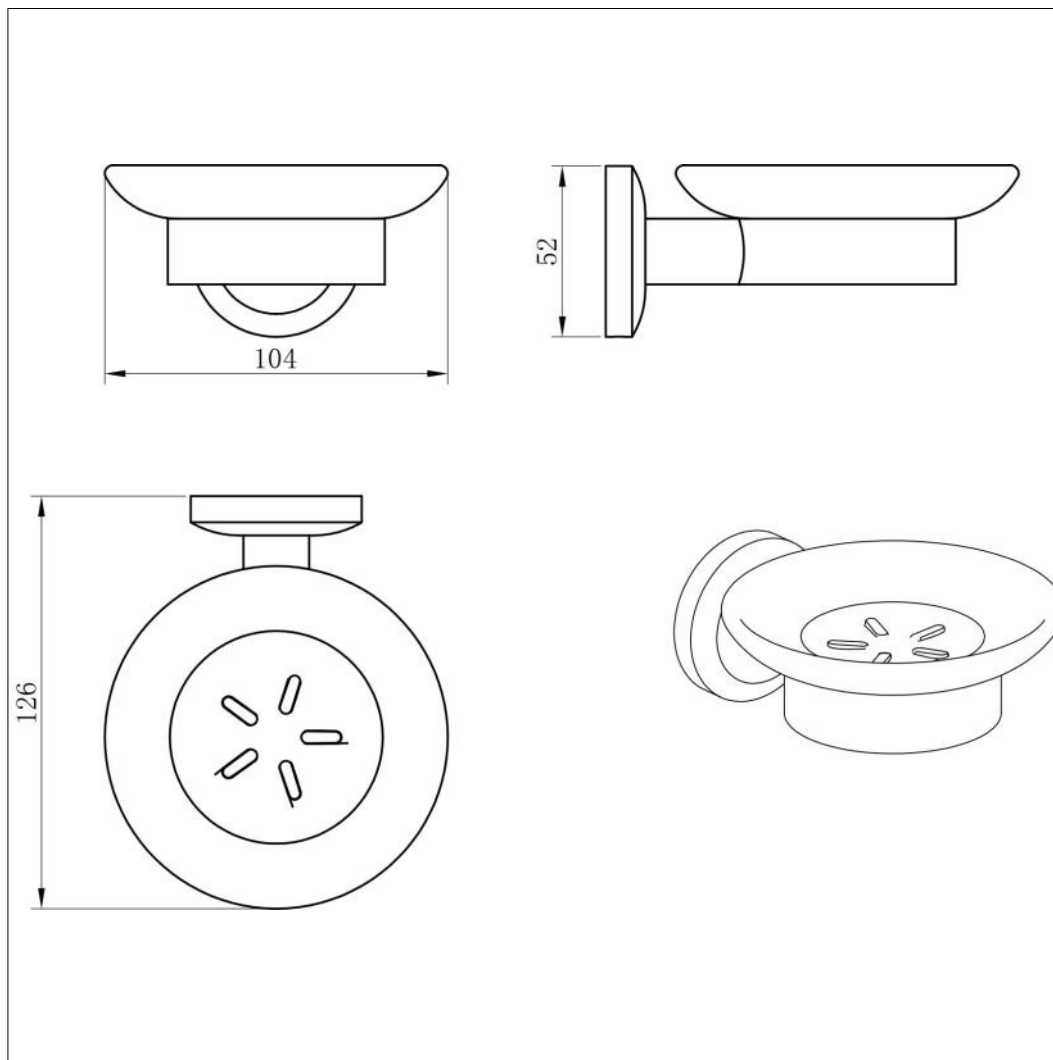

## Soap Dish - Chrome

### Soap Dish - Chrome

Code: KO-SD-CH

#### Features

- Chrome finish
- Complete with wall bracket and fixing kit
- Frosted glass soap dish

Units 3 & 4, 16 Crawfordsburn Road,  
Newtownards, Co Down,  
Northern Ireland. BT23 4EA

Tel: +44 (0) 28 9182 8000  
Fax: +44 (0) 28 9181 2888