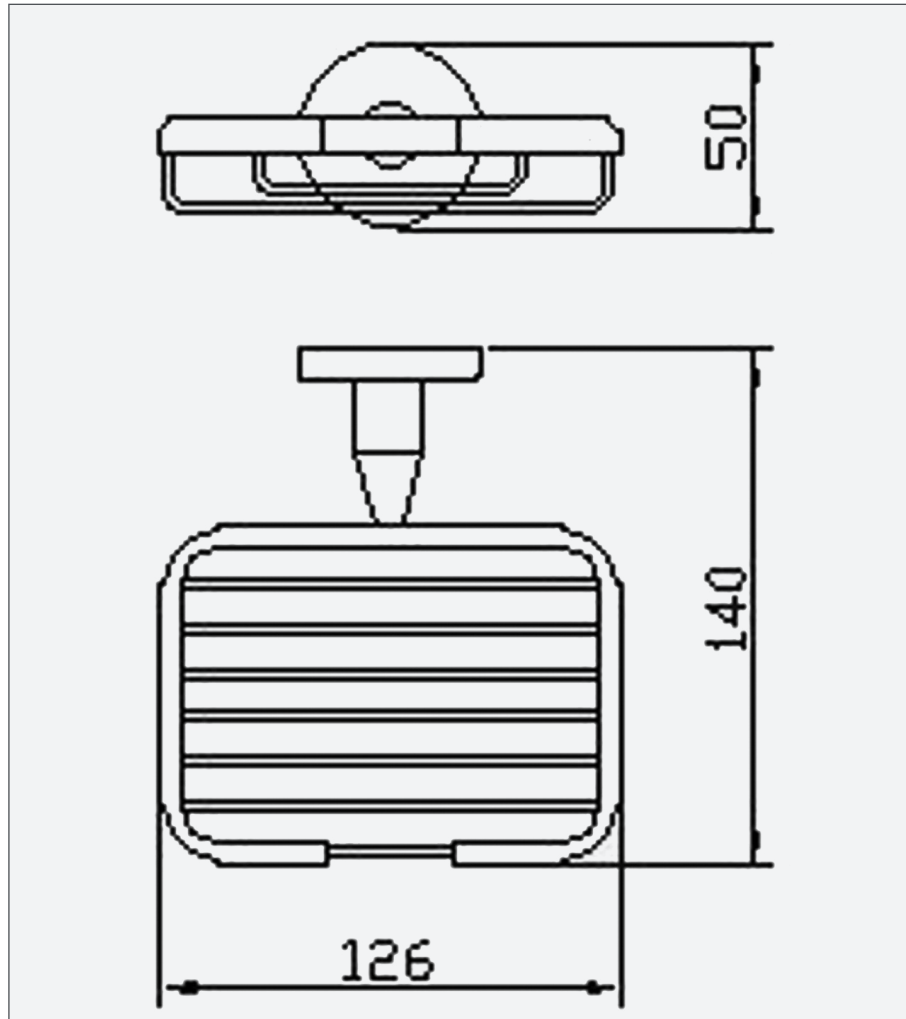

Luca - Soap Basket

Luca - Soap Basket

Code: L-SB

Features

- Chrome plated brass
- Complete with wall bracket and fixing kit

Unit 5, Kiltonga Industrial Estate,
Newtownards, Co Down,
Northern Ireland. BT23 4TJ