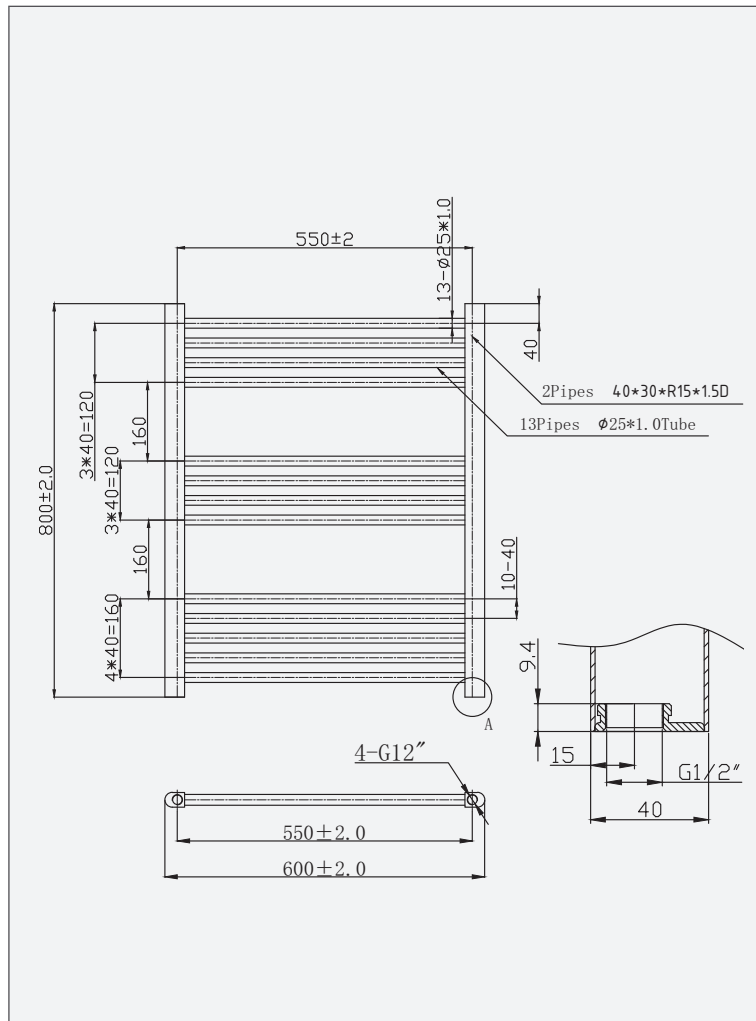

## Luca Matt Black - Towel Radiator

Code: MBLUF80-6

Colour	Code	Height	Width	Pipe Centres*	Tube (pcs)	BTU (50°C)	BTU (60°C)
Matt Black	MBLUF80-6	800mm	600mm	550mm	13	1435	1822

### Features

- Modern style column radiator with towel rail
- Aqualla black valves available to suit
- 5 year warranty

\*Distance from wall to pipe centres - 75.5mm.

All BTU ratings at 50°C are for the EN442 regulation test and the BTU ratings at 60°C are for comparison.