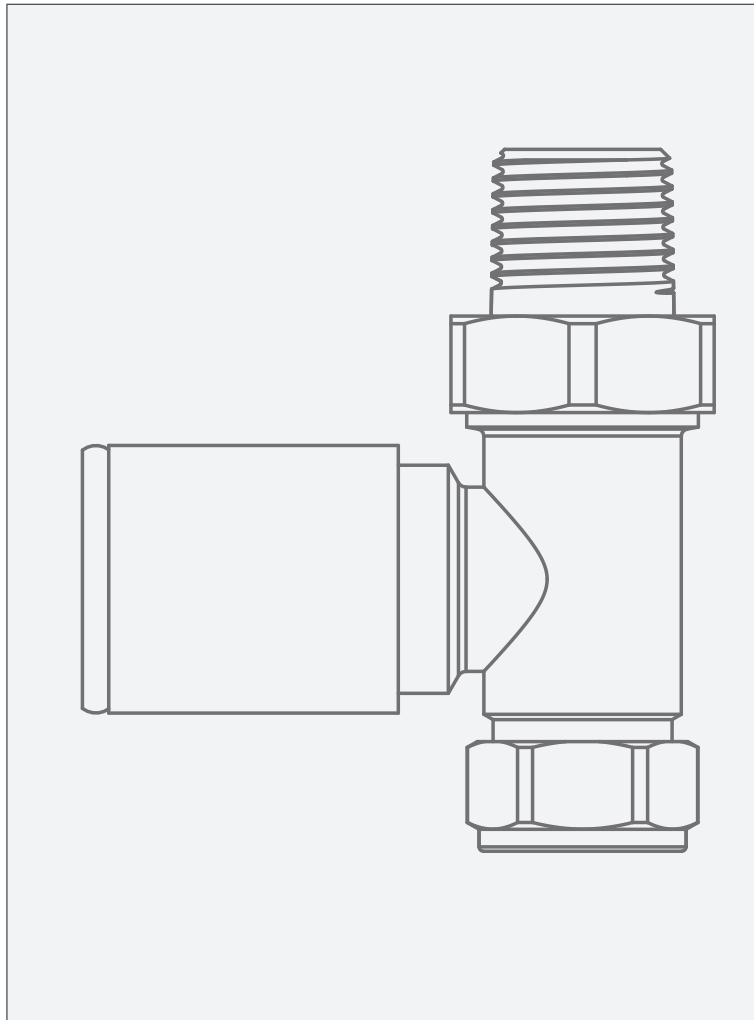

# Matt Black - Round Straight Valve

## Radiator Valves - Round Straight Valve

Code: R-FVB

### Features

- Modern style round straight valves
- Suitable for use with Source matt black towel rail
- Powder coated finish
- 2 year guarantee

Unit 4 & 5, Kiltonga Industrial Estate,  
Newtownards, Co Down,  
Northern Ireland. BT23 4TJ