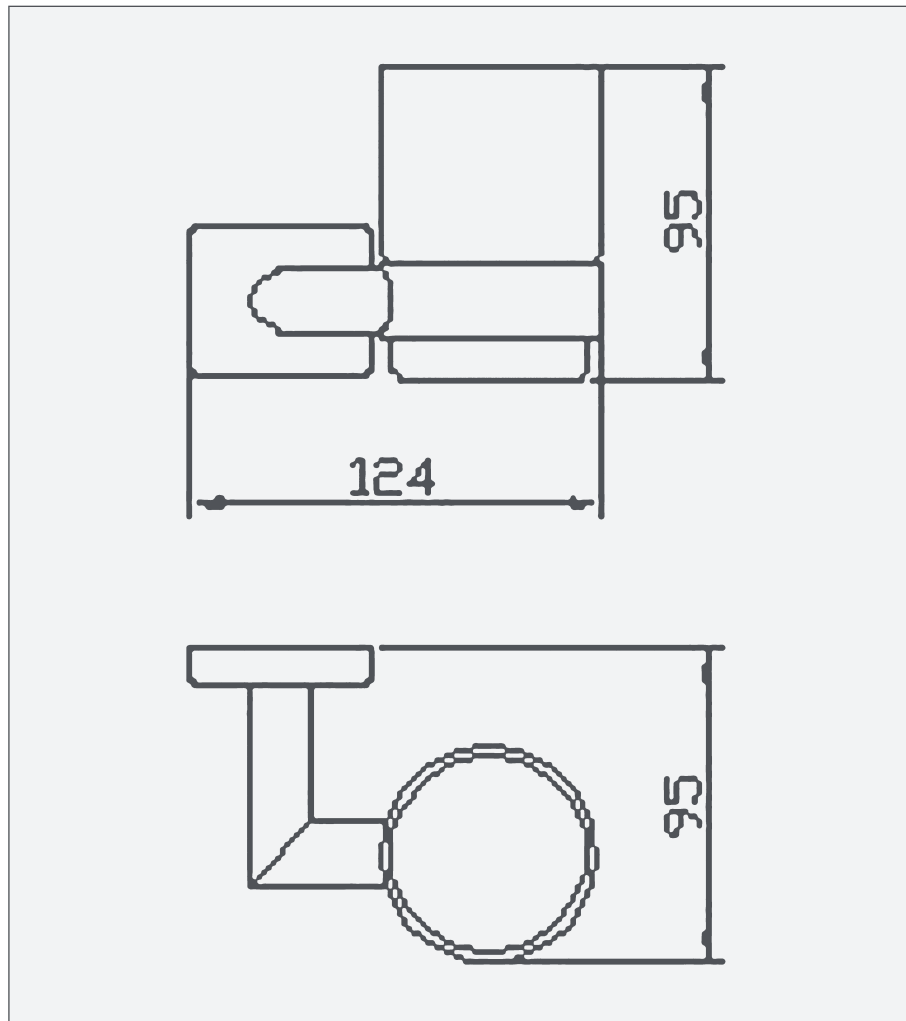

## Rain - Single Tumbler Holder

Code: R-STH

### Features

- Chrome plated brass
- Complete with wall bracket and fixing kit
- Frosted glass tumbler

Unit 5, Kiltonga Industrial Estate,  
Newtownards, Co Down,  
Northern Ireland. BT23 4TJ

**Sales Enquiries**  
Email: [info@aquallabrassware.com](mailto:info@aquallabrassware.com)