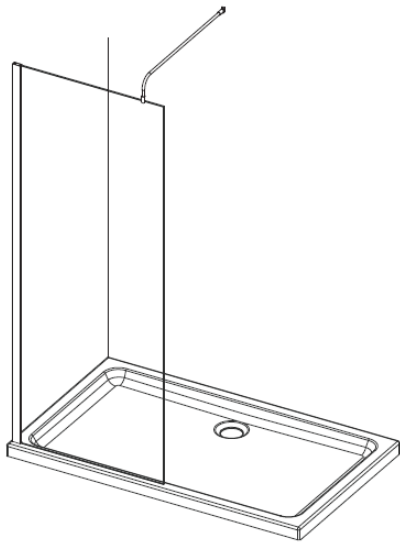

**Product Code:** CNWRSUP

**Information:** Casanuova wet room extra height support arm

**Material:** Stainless Steel

Can be cut to Length and Height.

Round bar with a rotatable bracket for changing the angle.

The bar can be cut to length (both height and length), below size shown is the maximum.