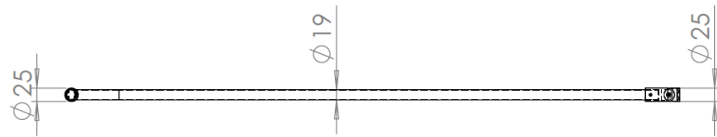

**Product Code:** CNWRSUP

**Information:** Casanuova wet room extra height support arm

**Material:** Stainless Steel

Can be cut to Length and Height.

Round bar with a rotatable bracket for changing the angle.

The bar can be cut to length (both height and length), below size shown is the maximum.