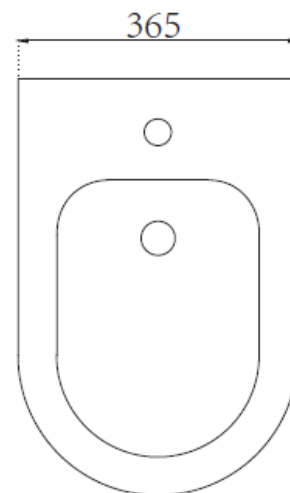

Technical Data Information

Product Code: CSIKBID
Information: Siko Bidet

Overall Dimensions: H: 315 x D: 480 x W: 365

All Dimensions are in millimetres. The information contained on this page was correct at date of issue. Fitting dimensions are provided as a guide only. Some variation may occur due to manufacturing tolerances. We pursue a policy of continuing improvement in design and performance of our products and so reserve the right to change specifications without prior notice.