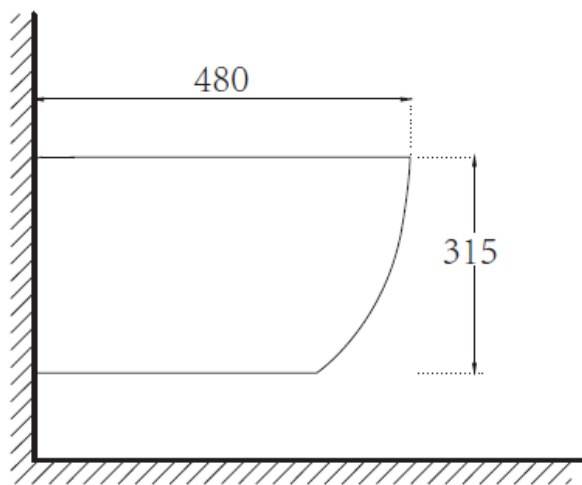

Technical Data Information

Product Code: CSIKBID
Information: Siko Bidet

Overall Dimensions: H: 315 x D: 480 x W: 365

All Dimensions are in millimetres. The information contained on this page was correct at date of issue. Fitting dimensions are provided as a guide only. Some variation may occur due to manufacturing tolerances. We pursue a policy of continuing improvement in design and performance of our products and so reserve the right to change specifications without prior notice.