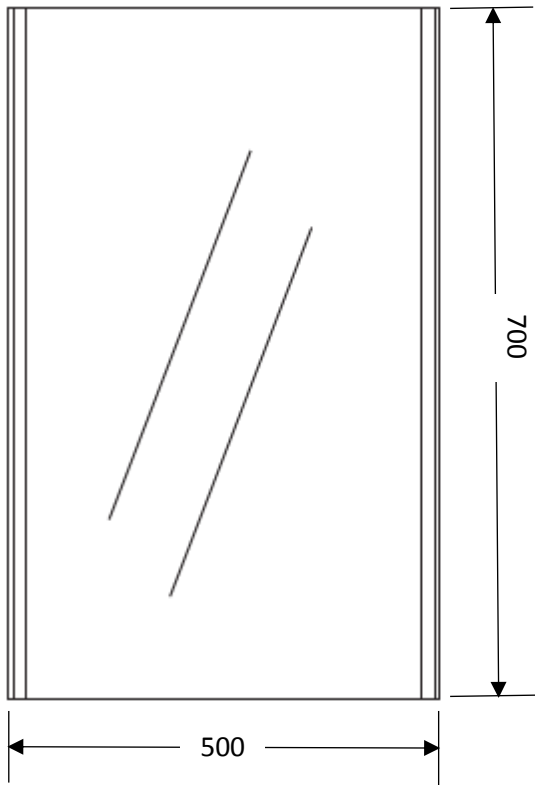

## Basic Mirror

**Product Code:**

MRTL020

**Features:**

W: 500 x H: 700 x D: 45  
Can be hung landscape or portrait

All Dimensions in mm  
Drawings not to scale