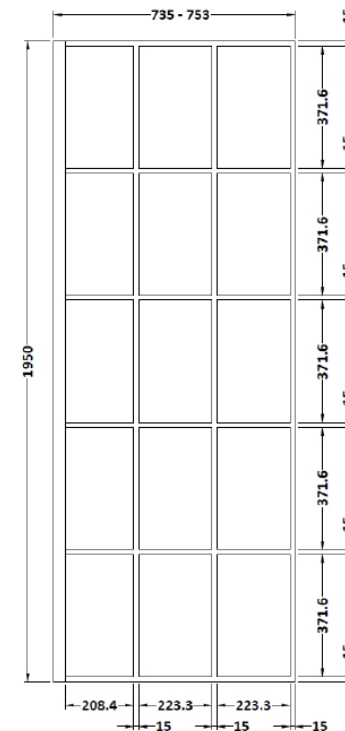

## Technical Data Information

**Product Code:** SWRSF076

**Information:** Stunning Black Detailing  
8mm Toughed Safety Glass  
1950mm Height  
Includes Matt Support Bar  
Tray Sold Separately

**Overall Dimensions:** H: 1950 D: 14 x W: 760

All Dimensions are in millimetres. The information contained on this page was correct at date of issue. Fitting dimensions are provided as a guide only. Some variation may occur due to manufacturing tolerances. We pursue a policy of continuing improvement in design and performance of our products and so reserve the right to change specifications without prior notice.