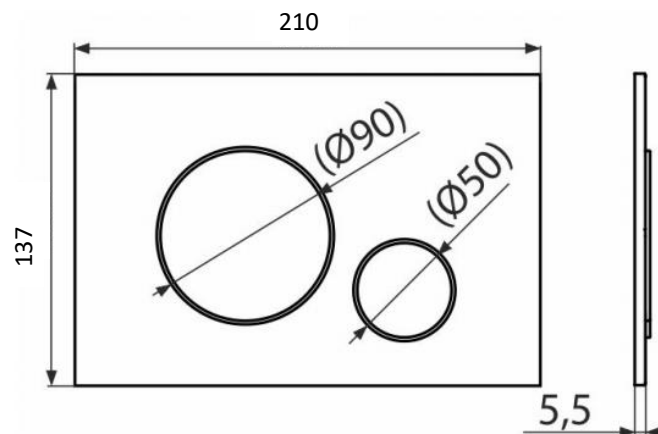

Technical Data Information

Product Code: TAVTR9012

Information: Circles Push Plate Chrome
Colour: Chrome

Overall Dimension: W: 210 x H: 137

All Dimensions are in millimetres. The information contained on this page was correct at date of issue. Fitting dimensions are provided as a guide only. Some variation may occur due to manufacturing tolerances. We pursue a policy of continuing improvement in design and performance of our products and so reserve the right to change specifications without prior notice.