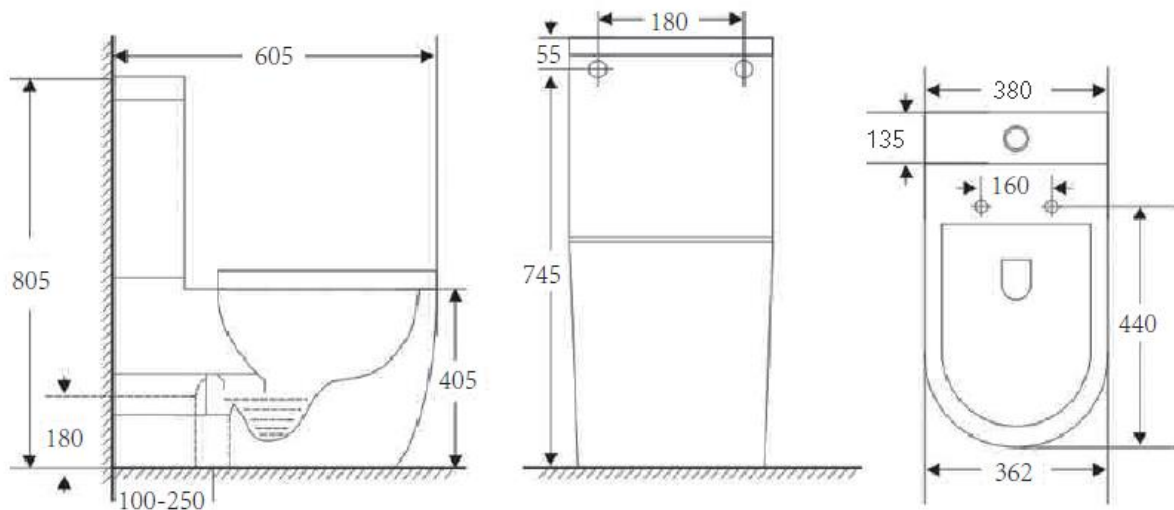

### Information:

Siko Close Coupled Pan and Tank  
Dual Inlet  
170mm to pan outlet

### Overall Dimensions:

H: 805 x D: 605 x W: 380

All Dimensions are in millimetres. The information contained on this page was correct at date of issue. Fitting dimensions are provided as a guide only. Some variation may occur due to manufacturing tolerances. We pursue a policy of continuing improvement in design and performance of our products and so reserve the right to change specifications without prior notice.