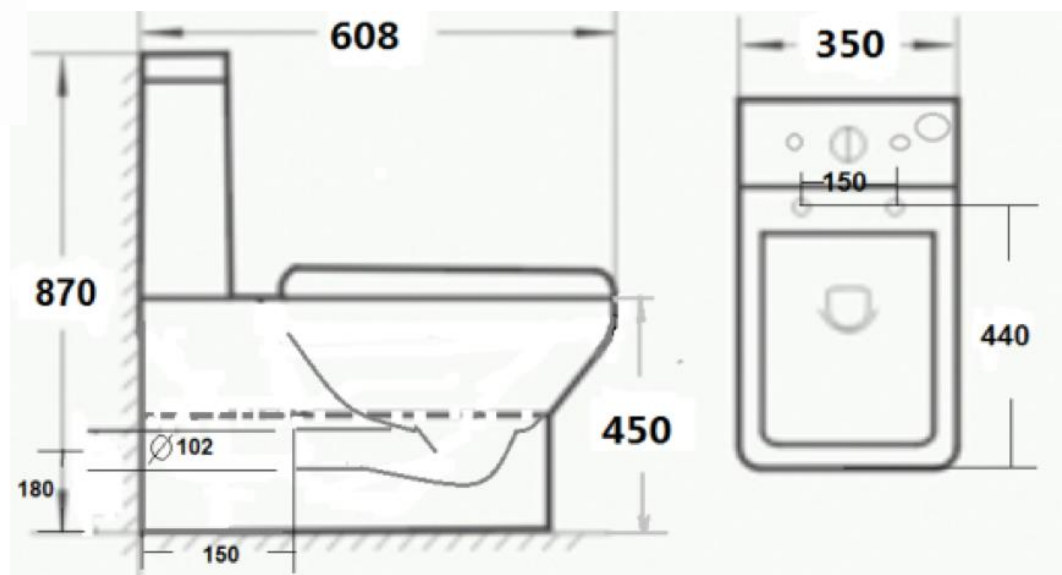

Technical Data Information

Product Code: CBROPANH
CBROTAN

Information: Brooklyn Close Coupled Pan and Cistern
Fully Flush to Wall
Comfort Height
WRAS Approved Cistern Fittings
Dual Flush Cistern

Overall Dimensions: D: 608 x W: 350 x H: 870

Cistern Dimensions: D: 205 x W: 350 x H: 420

Pan Dimensions: D: 608 x W: 350 x H: 450

All Dimensions are in millimetres. The information contained on this page was correct at date of issue. Fitting dimensions are provided as a guide only. Some variation may occur due to manufacturing tolerances. We pursue a policy of continuing improvement in design and performance of our products and so reserve the right to change specifications without prior notice.