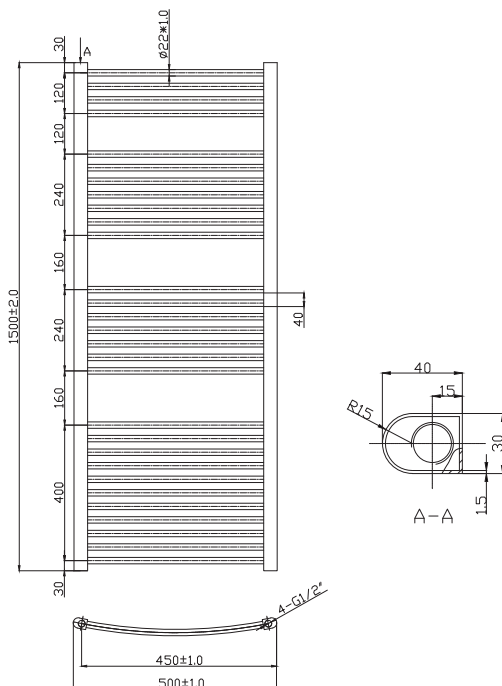

## TECHNICAL DATASHEET

### ANTHRACITE CURVED LADDER RAIL

<b>Product Code</b>	UMTY106	<b>Barcode</b>	5391534550532
<b>Finish</b>	ANTHRACITE	<b>Ral No</b>	7016
<b>Product Type</b>	DESIGNER RADIATOR		
<b>Btu/hr output</b>	2520 at 60 C		

Watts	739
Pipe centres	450mm
Wall to pipe centres	80-100mm
Max height	1500mm
Max width	500mm