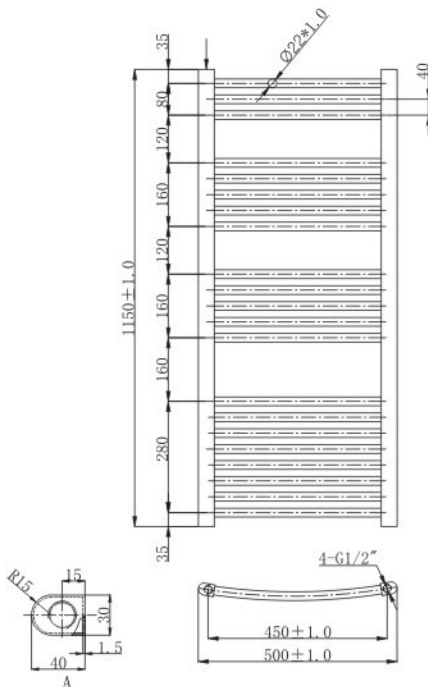

## TECHNICAL DATASHEET

### ANTHRACITE CURVED LADDER RAIL

<b>Product Code</b>	UMTY104	<b>Barcode</b>	5391527860327
<b>Finish</b>	ANTHRACITE	<b>Ral No</b>	7016
<b>Product Type</b>	DESIGNER RADIATOR		
<b>Btu/hr output</b>	1855 at 60 C		

Watts	544
Pipe centres	450mm
Max projection	124mm
Max height	1150mm
Max width	500mm