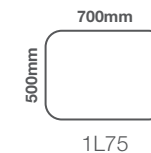

Units 3 & 4
16 Crawfordsburn Road
Newtownards
County Down BT23 4EA

Tel: +44 (0) 28 9182 8000
Fax: +44 (0) 28 9181 2888

Sales Enquiries

Email: info@aquallabrassware.com