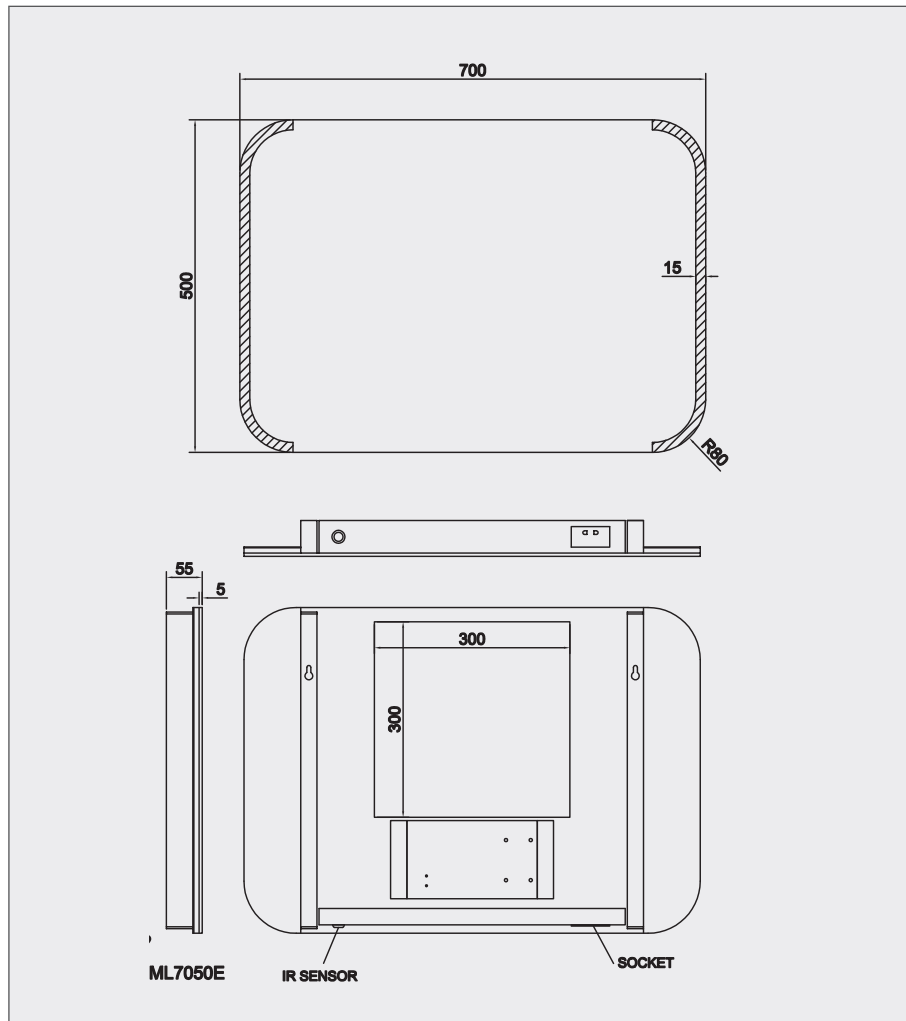

Lisbon - 700mm x 500mm

Lisbon - 700mm x 500mm

Code: 1L75

Features

- Infrared on/off sensor
- Electric toothbrush & shaver charging socket
- Heated demister pad
- LED lighting with acrylic diffuser
- Aesthetically softer design