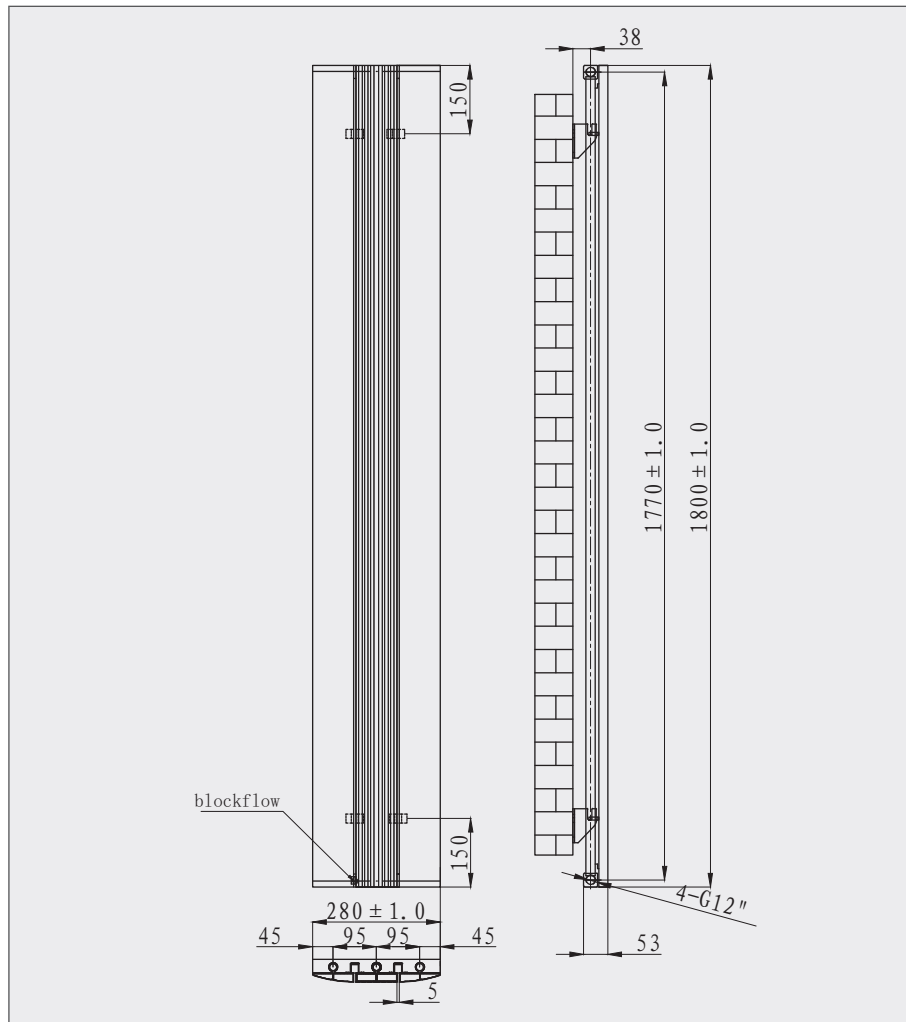

Airo Anthracite - 1800 x 280mm

Airo Anthracite - 1800 x 280mm

Code: AI180-280AN

Length	Width	Pipe Centres*	Tube (pcs)	BTU (50°C)	BTU (60°C)
1800mm	280mm	356mm	4	2876	3644

*If used with Aqualla angled valves. Distance from wall to pipe centres - 38-41mm (+/- 2mm variance on all pipe centres).