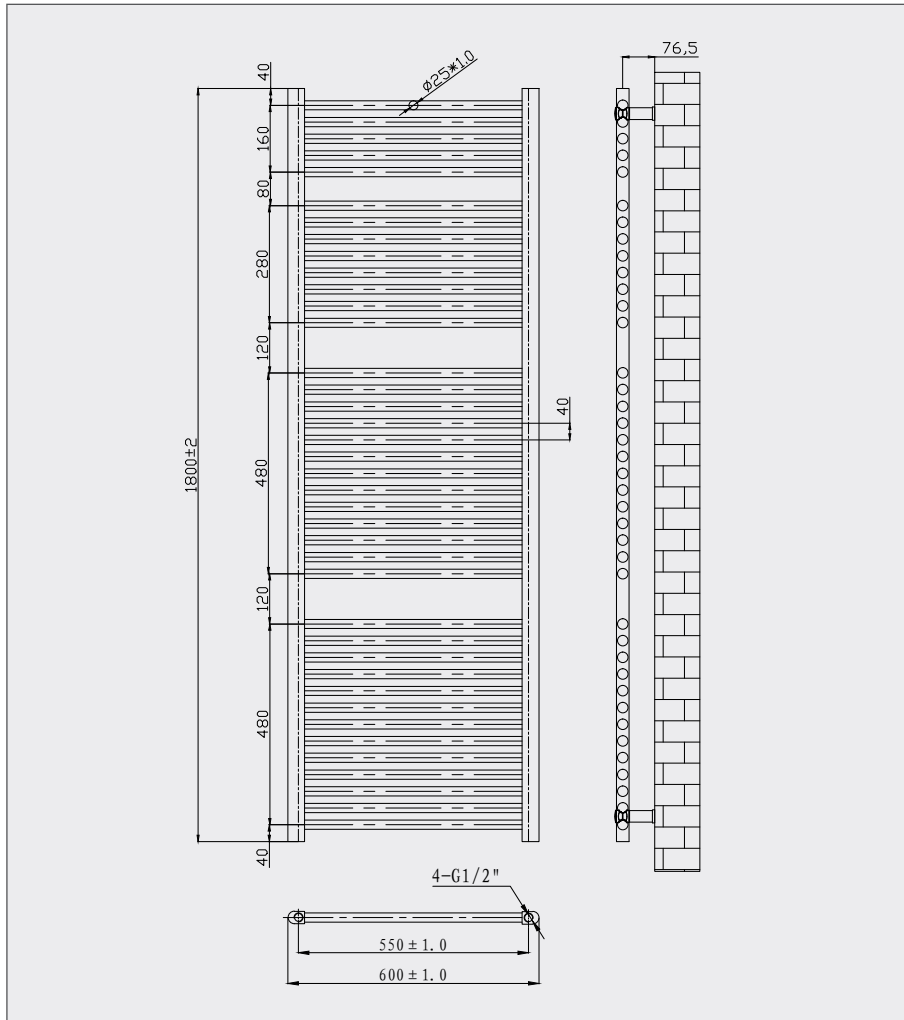

Luca Anthracite - 1800 x 600mm

Luca Anthracite - 1800 x 600mm

Code: ANLUF180-6

Length	Width	Pipe Centres*	Tube (pcs)	BTU (50°C)	BTU (60°C)
1800mm	600mm	550mm	5+8+13+13	4018	5091

All BTU ratings at 50°C are for the EN442 regulation test and the BTU ratings at 60°C are for comparison.